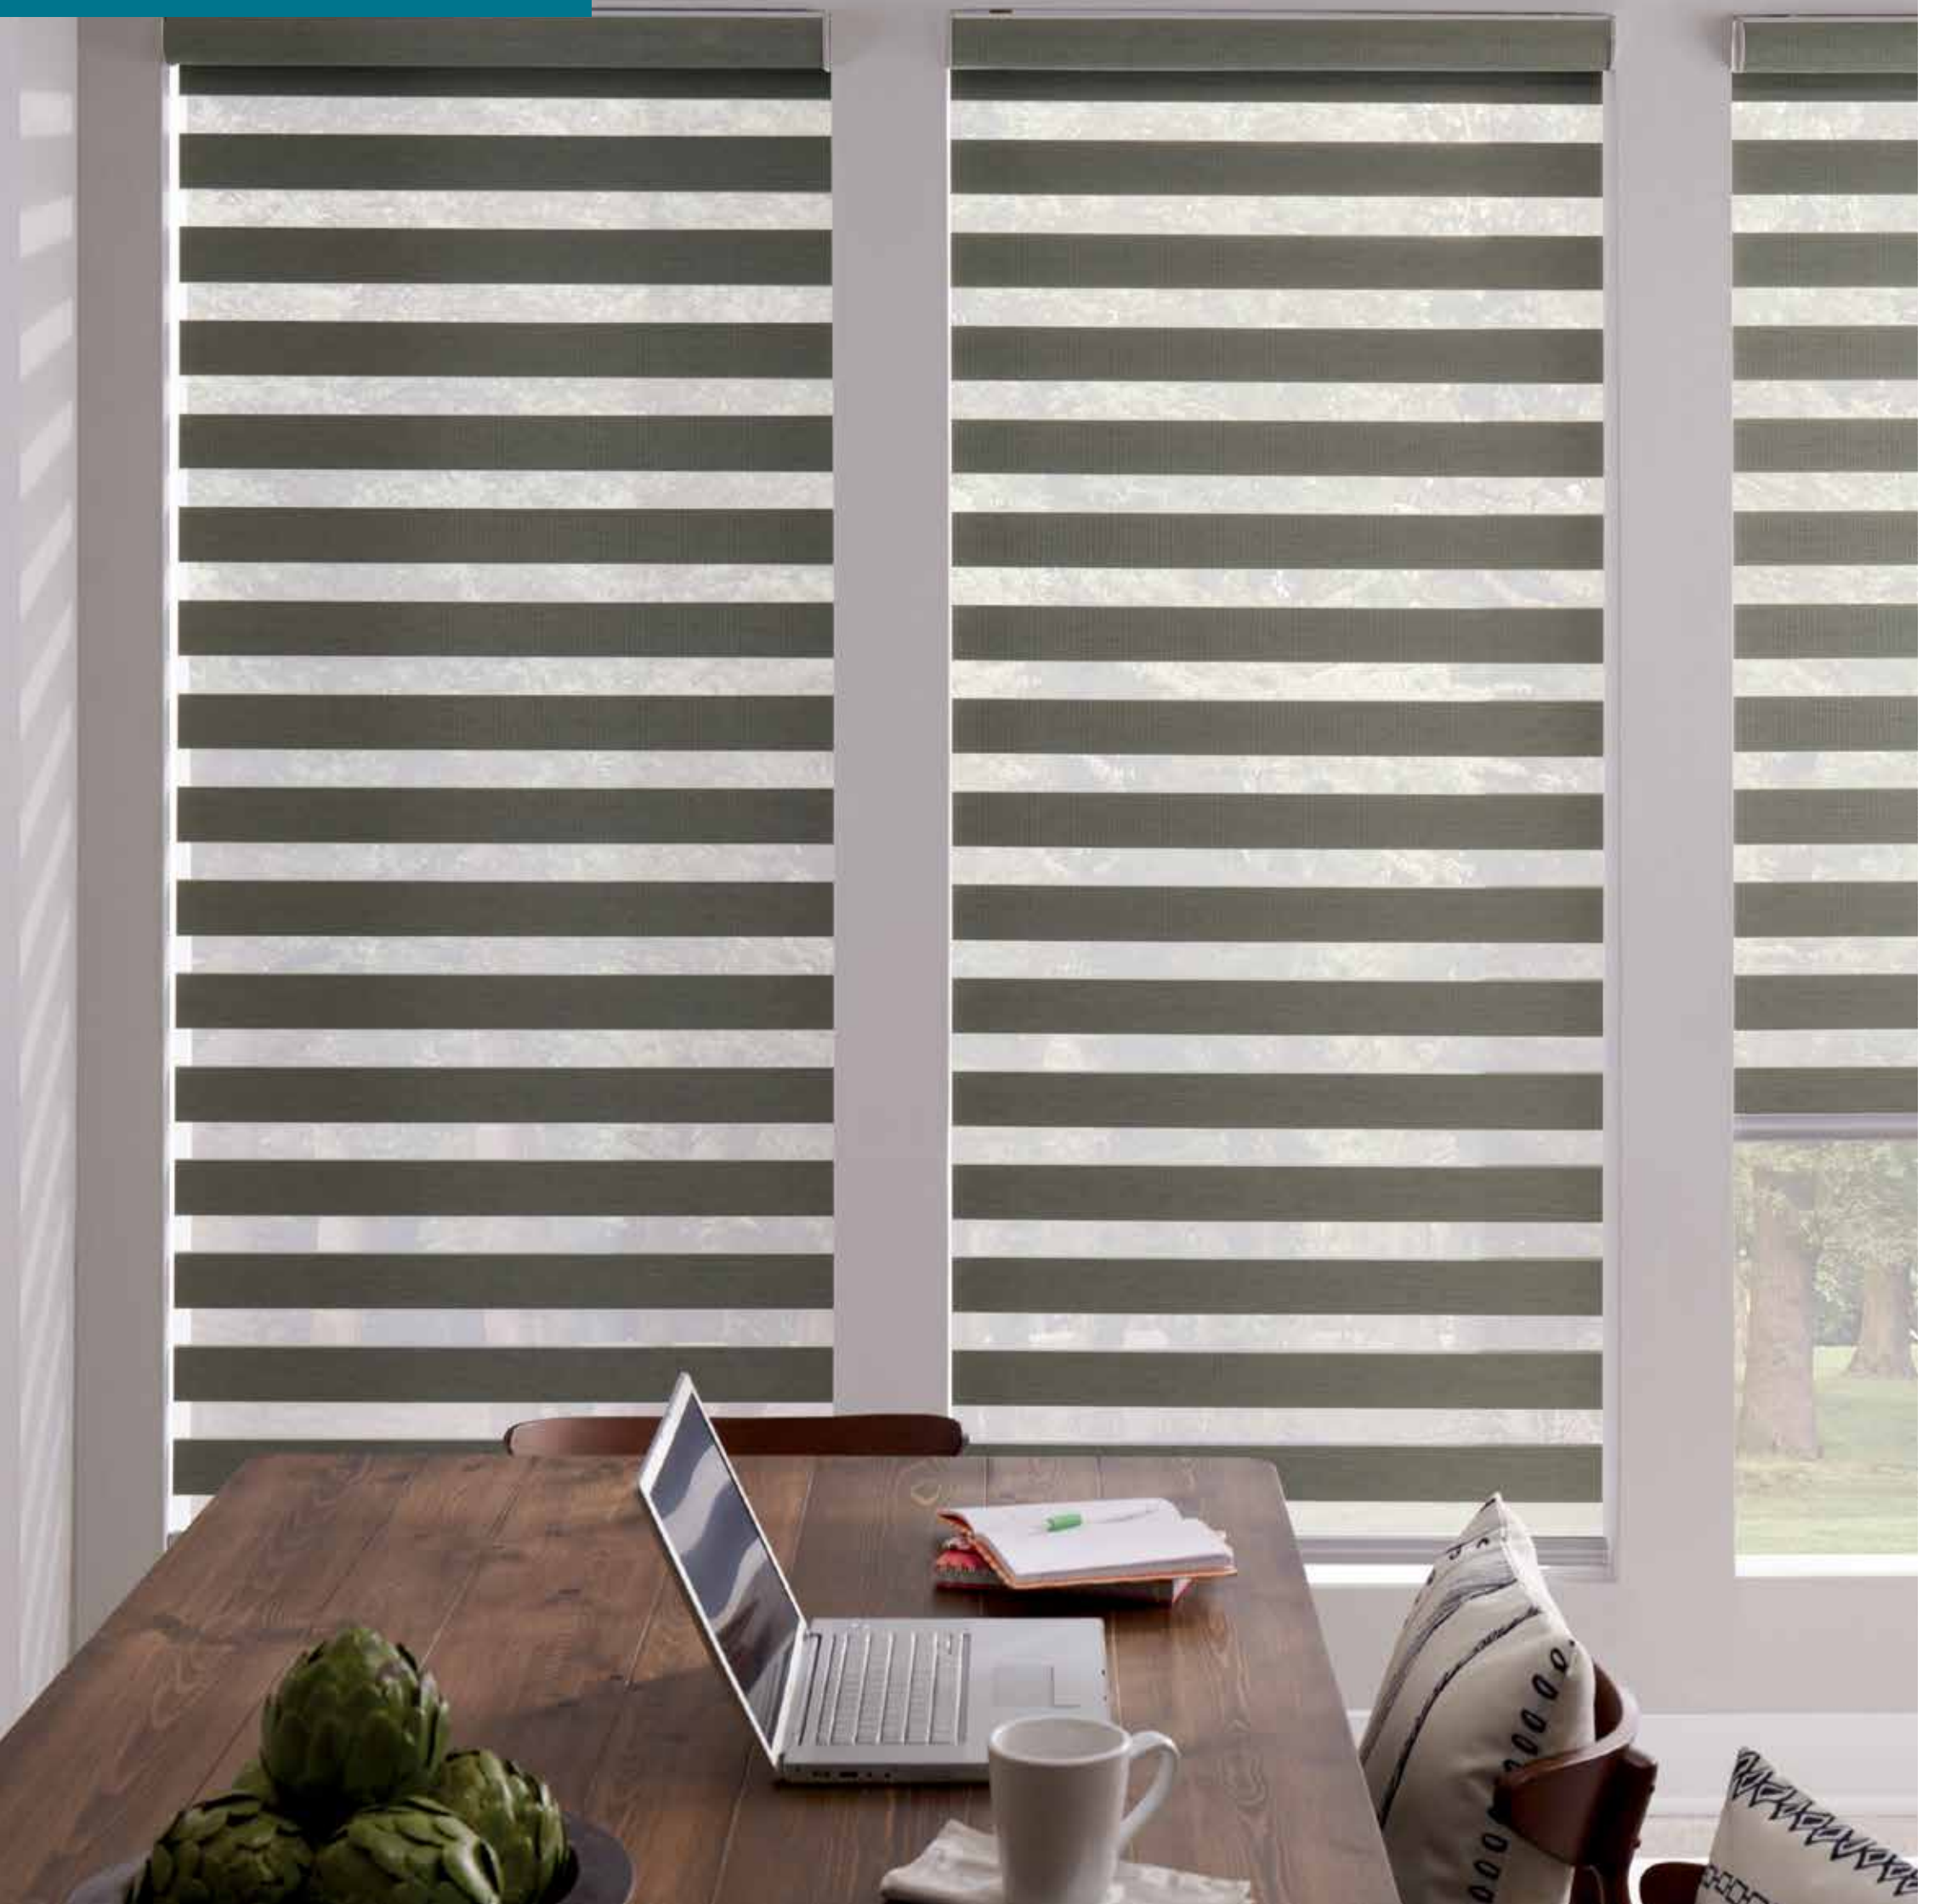

Layered Shades with Motorized Lift: Braided, Quiet Gray 4174

Persianas con bandas con elevación motorizada: Braided, Quiet Gray 4174