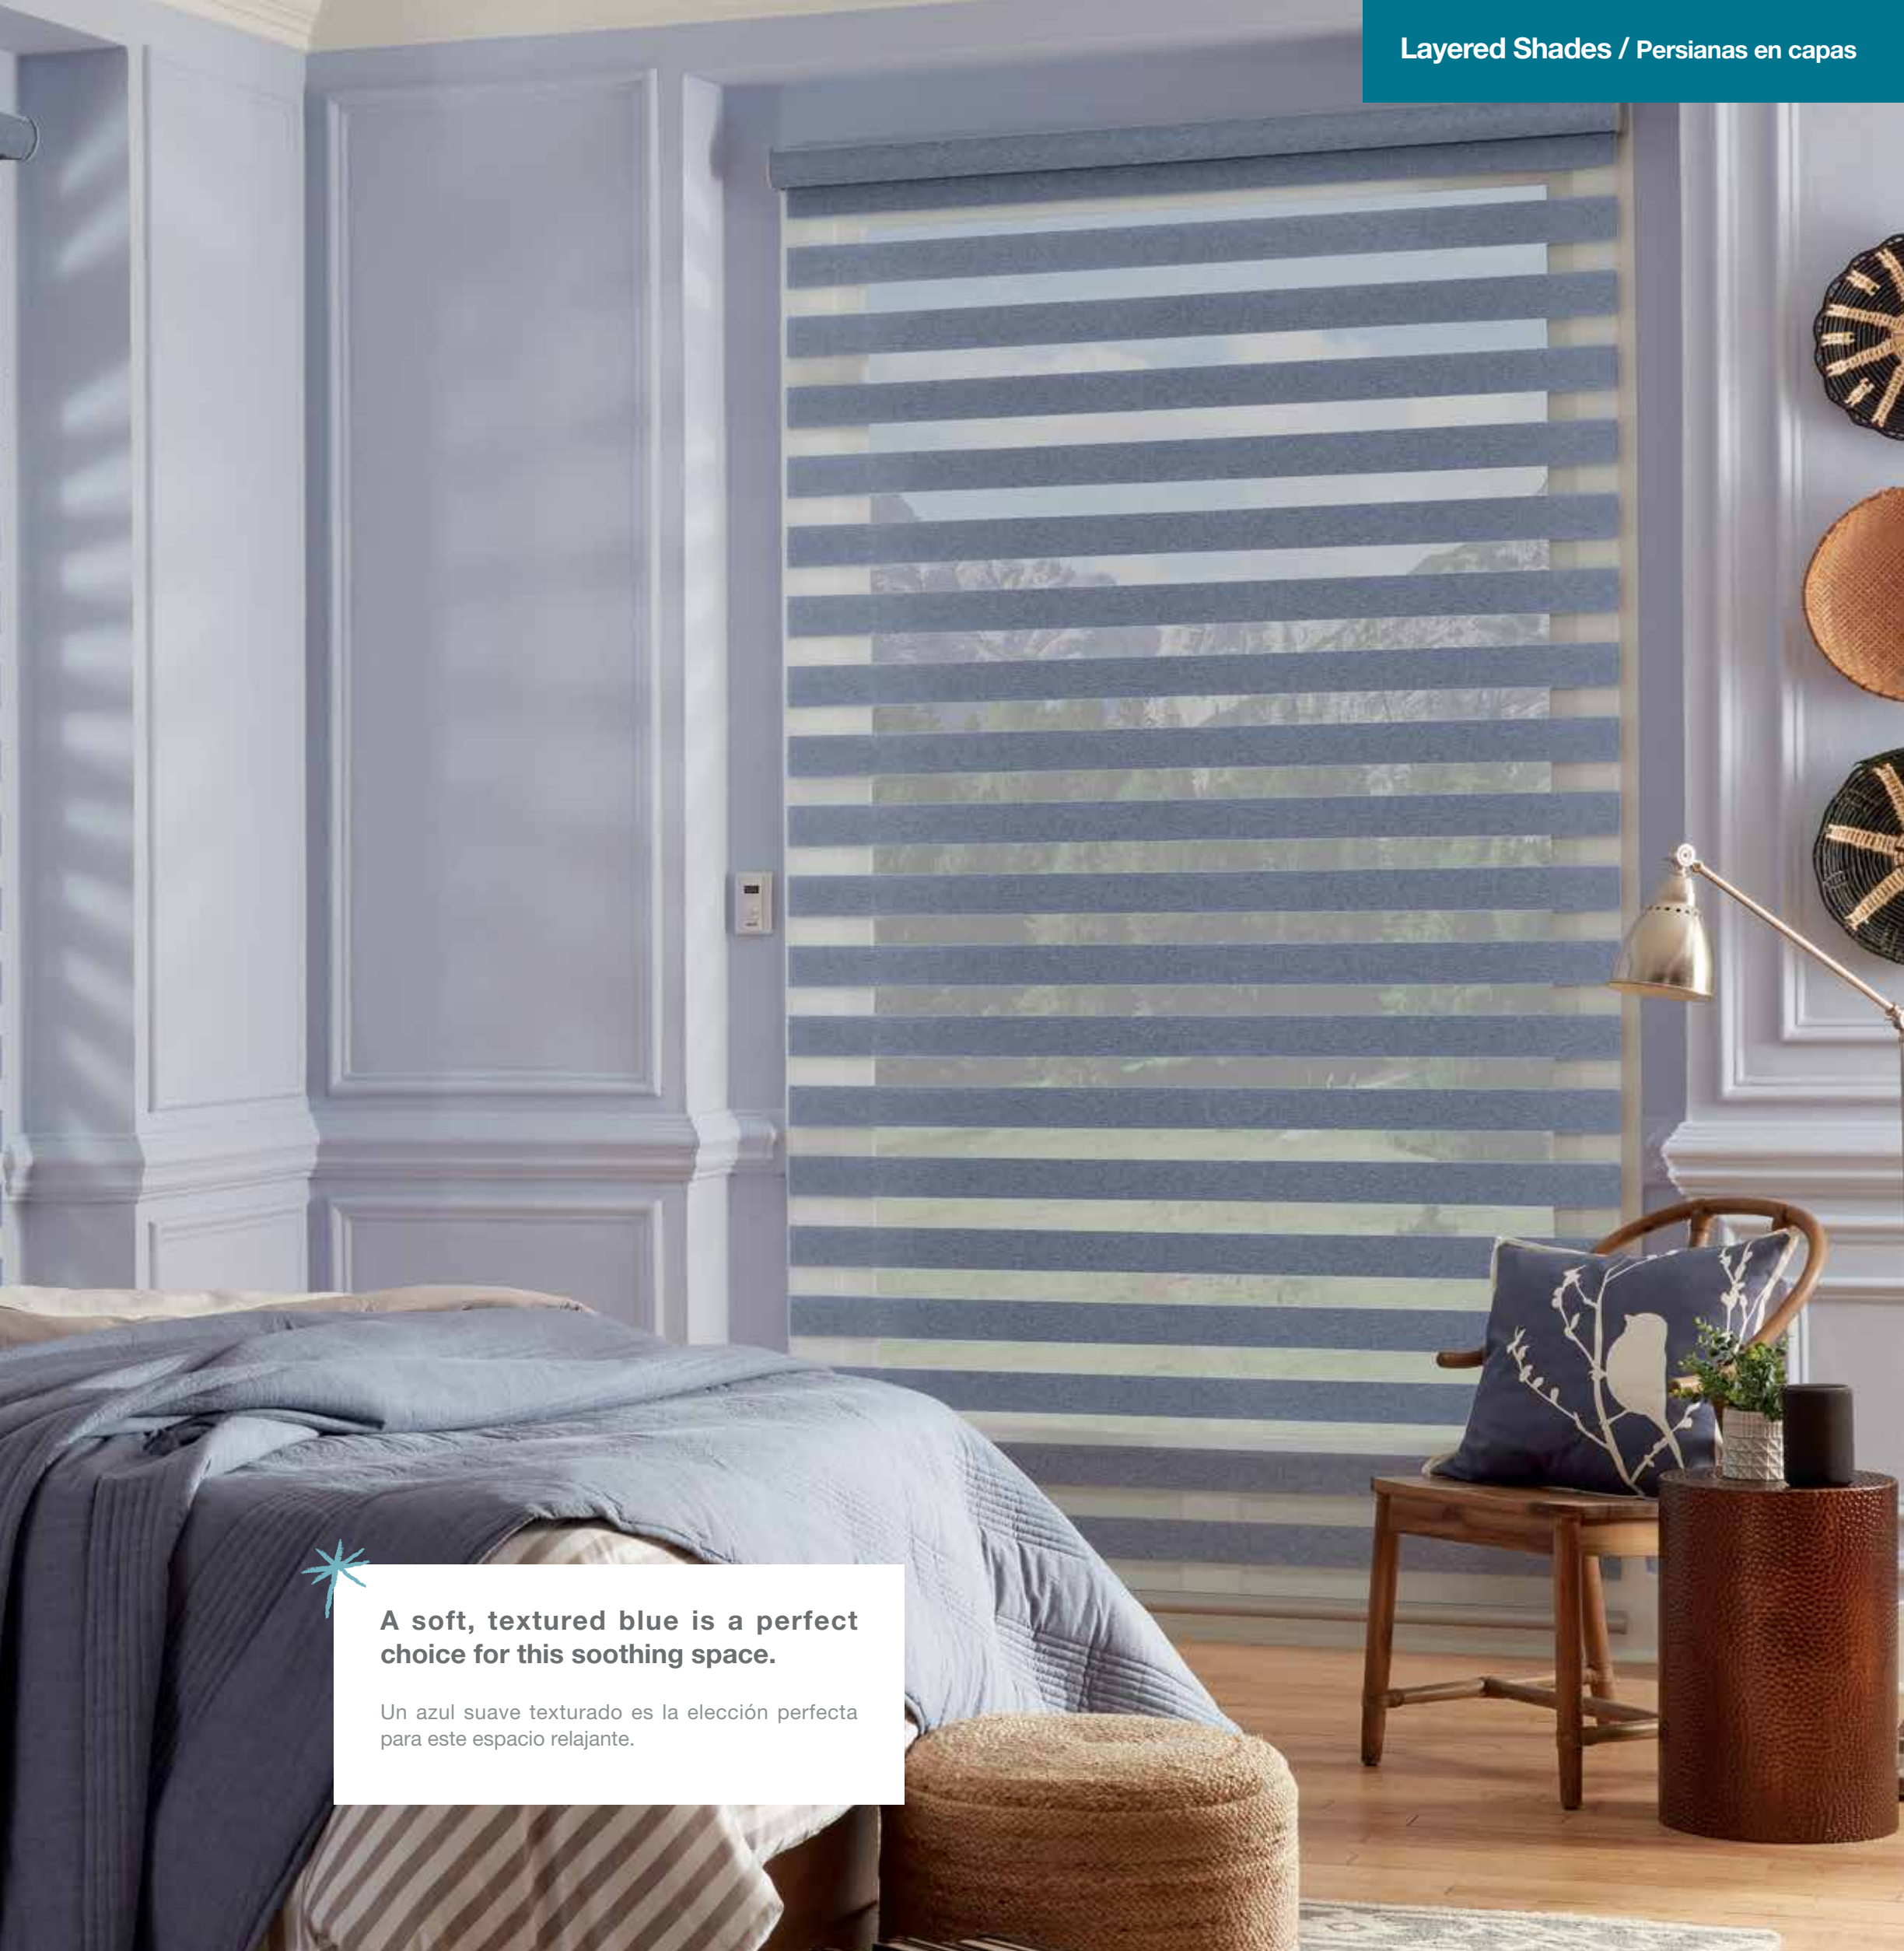

A soft, textured blue is a perfect choice for this soothing space.

Un azul suave texturado es la elección perfecta para este espacio relajante.